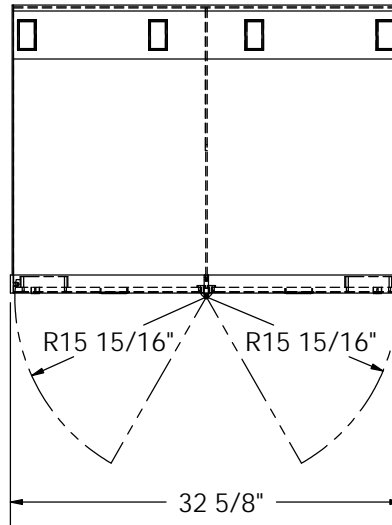

STANDARD

NML-4 LOCKER

32 5/8" W X 10.75" H X 24.00" D

CASE PAINTED BLACK

PAINTED STEEL DOORS

GOLD HINGES (OPTIONAL: BLACK)

SINGLE NOSE LOCKS

AVAILABLE DOOR OPTIONS:

BRUSHED ALUMINUM DOORS
SST ALUM CLAD DOORS

APPROVED BY: _____

DATE: _____

NUMBERING: _____

VAULT STRUCTURES INC REVISIONS			
REV.	DESCRIPTION	DATE	APPROVED

Vault Structures, Inc.

3640 WORK DRIVE,
FORT MYERS, FL 33916.
Telephone: 239-332-3270
Fax: 239-332-5593

MATERIAL :
GAUGE :
GRAIN :
BEND RAD. :
K-FACTOR:

DWG. NO. NML-4-10.75H APPROVAL

TITLE:

DRAWN BY: SAC

MODEL BY:

WEIGHT: 131.14

SCALE: 1:16

DATE: 5/13/2011

SHEET 1 OF 1

REV

X