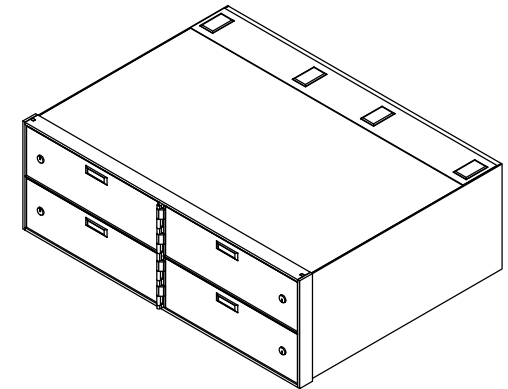

STANDARD

NML-4 LOCKER

32 5/8" W X 10.75" H X 24.00" D

CASE PAINTED BLACK

PAINTED STEEL DOORS

GOLD HINGES (OPTIONAL: BLACK)

SINGLE NOSE LOCKS

AVAILABLE DOOR OPTIONS:

BRUSHED ALUMINUM DOORS
SST ALUM CLAD DOORS

APPROVED BY: _____

DATE: _____

NUMBERING: _____

VAULT STRUCTURES INC REVISIONS			
REV.	DESCRIPTION	DATE	APPROVED

Vault Structures, Inc.

3640 WORK DRIVE,
FORT MYERS, FL 33916.
Telephone: 239-332-3270
Fax: 239-332-5593

MATERIAL :
GAUGE :
GRAIN :
BEND RAD. :
K-FACTOR:

DWG. NO. NML-4-10.75H APPROVAL

TITLE:

DRAWN BY: SAC

MODEL BY:

WEIGHT: 131.14

SCALE: 1:16

DATE: 5/13/2011

SHEET 1 OF 1

REV

X