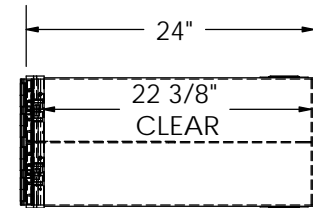

STANDARD

NML-4 LOCKER

32 5/8" W X 10.75" H X 24.00" D

CASE PAINTED BLACK

PAINTED STEEL DOORS

GOLD HINGES (OPTIONAL: BLACK)

SINGLE NOSE LOCKS

AVAILABLE DOOR OPTIONS:

BRUSHED ALUMINUM DOORS
SST ALUM CLAD DOORS

APPROVED BY: _____

DATE: _____

NUMBERING: _____

VAULT STRUCTURES INC REVISIONS			
REV.	DESCRIPTION	DATE	APPROVED

Vault Structures, Inc.

3640 WORK DRIVE,
FORT MYERS, FL 33916.
Telephone: 239-332-3270
Fax: 239-332-5593

MATERIAL :
GAUGE :
GRAIN :
BEND RAD. :
K-FACTOR:

DWG. NO. NML-4-10.75H APPROVAL

TITLE:

DRAWN BY: SAC

MODEL BY:

WEIGHT: 131.14

SCALE: 1:16

DATE: 5/13/2011

SHEET 1 OF 1

REV

X