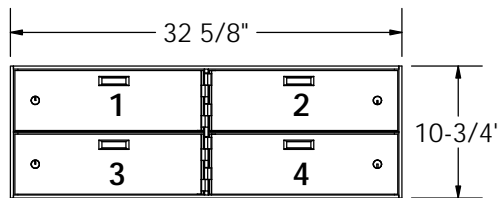

STANDARD

NML-4 LOCKER

32 5/8" W X 10.75" H X 24.00" D

CASE PAINTED BLACK

PAINTED STEEL DOORS

GOLD HINGES (OPTIONAL: BLACK)

SINGLE NOSE LOCKS

AVAILABLE DOOR OPTIONS:

BRUSHED ALUMINUM DOORS
SST ALUM CLAD DOORS

APPROVED BY: _____

DATE: _____

NUMBERING: _____

VAULT STRUCTURES INC REVISIONS			
REV.	DESCRIPTION	DATE	APPROVED

Vault Structures, Inc.

3640 WORK DRIVE,
FORT MYERS, FL 33916.
Telephone: 239-332-3270
Fax: 239-332-5593

MATERIAL :
GAUGE :
GRAIN :
BEND RAD. :
K-FACTOR:

DWG. NO. NML-4-10.75H APPROVAL

TITLE:

DRAWN BY: SAC

MODEL BY:

WEIGHT: 131.14

SCALE: 1:16

DATE: 5/13/2011

SHEET 1 OF 1

REV

X