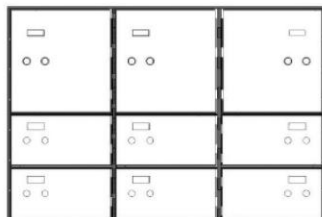

AM 06
6 boxes 10" x 10"

AM 21
21 boxes 3" x 10"

AM 24
24 boxes 5" x 5"

AM 12
12 boxes 5" x 10"

AM 09A
6 boxes 5" x 10"
3 boxes 10" x 10"

AM 09B
3 boxes 10" x 10"
6 boxes 5" x 10"

AM 42
42 boxes 3" x 5"

AM Base 323 3" x 32 5/8"

AM Filler 2" x 32 5/8"

AM Pull Out Shelf 2" x 32 1/4"

Nests 32 5/8" wide X 6 5/8" high X 24" deep

AM 06S
6 boxes 3" x 10"

AM 012S
12 boxes 3" x 5"

Nests 10 3/4" wide 6 5/8" high X 24" deep

AM 02LSN
2 boxes 3" x 10"